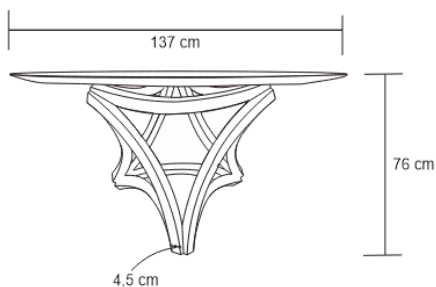

CALYPSO DINING TABLE – STAINLESS

DESIGN By Qoqet

Front View

Base View

Top View

Dimensions (mm)

1,320.80 W x 1,320.80 D x 762.00 H

Dimensions (Inches)

52.00 W x 52.00 D x 30.00 H

Crafted with precision, our handmade dining table seamlessly blends modern aesthetics and timeless elegance. The fractured resin-top, detailed with inlaid silver leaf, harmonizes with the high-polished mirrored stainless base, making it a captivating and sophisticated addition to your dining room—a true masterpiece of contemporary design.