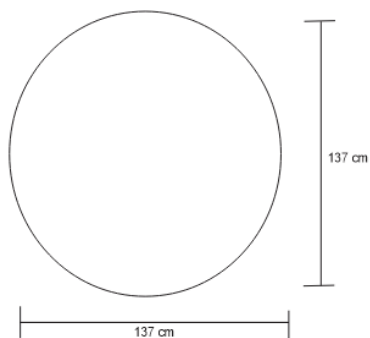

CALYPSO DINING TABLE – STAINLESS

DESIGN By Qoqet

Front View

Base View

Top View

Dimensions (mm)

1,320.80 W x 1,320.80 D x 762.00 H

Dimensions (Inches)

52.00 W x 52.00 D x 30.00 H

Crafted with precision, our handmade dining table seamlessly blends modern aesthetics and timeless elegance. The fractured resin-top, detailed with inlaid silver leaf, harmonizes with the high-polished mirrored stainless base, making it a captivating and sophisticated addition to your dining room—a true masterpiece of contemporary design.