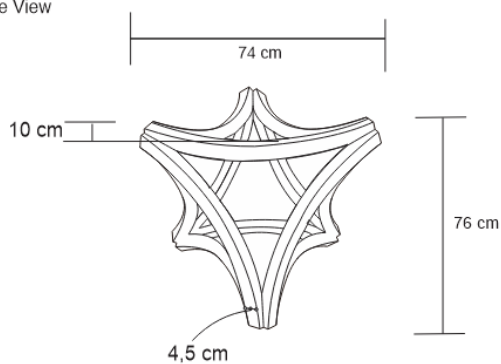

CALYPSO DINING TABLE – STAINLESS

DESIGN By Qoqet

Front View

Base View

Top View

Dimensions (mm)

1,320.80 W x 1,320.80 D x 762.00 H

Dimensions (Inches)

52.00 W x 52.00 D x 30.00 H

Crafted with precision, our handmade dining table seamlessly blends modern aesthetics and timeless elegance. The fractured resin-top, detailed with inlaid silver leaf, harmonizes with the high-polished mirrored stainless base, making it a captivating and sophisticated addition to your dining room—a true masterpiece of contemporary design.