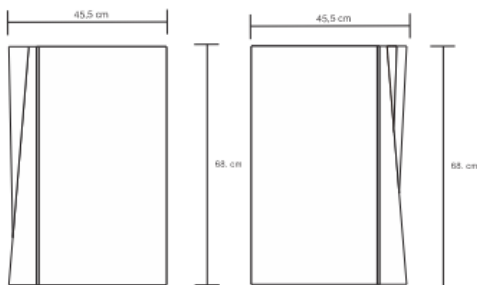

## Dimensions (mm)

666.75 W x 457.20 D x 679.45 H

## Dimensions (Inches)

26.25 W x 18.00 D x 26.75 H

Transform your bedroom with our stunning bedside table featuring multi-layered, brass-clad doors with facets. This outstanding icon exudes luxury, with the case lined in precious parchment, creating a statement of opulence and sophistication.