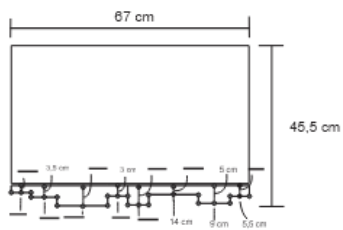

ALORA NIGHTSTAND – BRASS Chests

DESIGN By Qoqet

Front View

Top View

Dimensions (mm)

666.75 W x 457.20 D x 679.45 H

Dimensions (Inches)

26.25 W x 18.00 D x 26.75 H

Transform your bedroom with our stunning bedside table featuring multi-layered, brass-clad doors with facets. This outstanding icon exudes luxury, with the case lined in precious parchment, creating a statement of opulence and sophistication.

QOQET